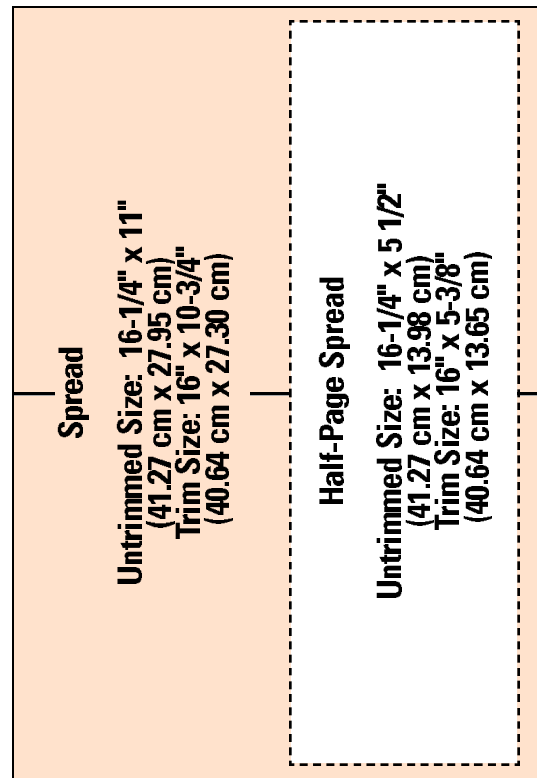

AD SIZES

1 page 7 x 10 in.
 (17.78 cm x 25.40 cm)
 Trim size 8 x 10.75
 (20.32 cm x 27.30 cm)
 Bleed size 8.25 x 11
 (20.96 cm x 27.94 cm)
 Keep live area 1/4 in.
 from trim size

1/2 page (hor.) 7 x 4-7/8 in.
 (17.78 cm x 12.38 cm)
 Trim size 8 x 5.5
 (20.32 cm x 13.97 cm)
 Bleed size 8.25 x 5.75
 (20.96 cm x 14.60 cm)
 Keep live area 1/4 in.
 from trim size

1/2 page (vert.) 3 1/2 x 10 in.
 (8.89 cm x 25.40 cm)
 Trim size 3.75 x 10.75
 (9.53 cm x 27.30 cm)
 Bleed size 4.25 x 11
 (10.16 cm x 27.94 cm)
 Keep live area 1/4 in.
 from trim size

2/3 page 4- 5/8 x 10 in.
(11.75 cm x 25.40 cm)

1/2 island 4-5/8 x 7-1/2 in.
(cm x 19.05 cm)

1/3 page (vert.) 2-3/16 x 10 in.
(5.55 cm x 25.40 cm)

1/3 page (hor.) 4-5/8 x 4-7/8 in.
(11.75 cm x 12.38 cm)

1/4 page (hor.) 7 x 2-3/8 in.
(17.78 cm x 5.96 cm)

1/4 page (vert.) 3-1/2 x 4-7/8 in.
(8.89 cm x 12.38 cm)

1/6 page 2-3/16 x 4-7/8 in.
(5.55 cm x 12.38 cm)

1/8 page 3-1/2 x 2-3/8 in.
(8.89 cm x 5.96 cm)

**Insert
Single Page**

**Untrimmed Size:
8-1/8" x 11"
(20.65 cm x 27.95 cm)
Trim Size: 8" x 10-3/4"
(20.32 cm x 27.30 cm)**