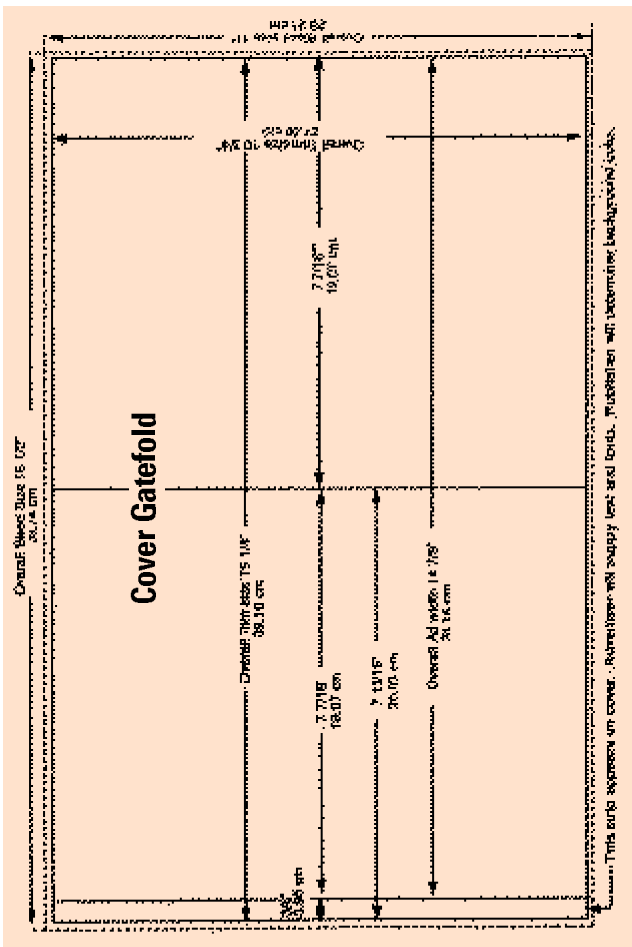

AD SIZES

1 page 7 x 10 in.
 (17.78 cm x 25.40 cm)
 Trim size 8 x 10.75
 (20.32 cm x 27.30 cm)
 Bleed size 8.25 x 11
 (20.96 cm x 27.94 cm)
 Keep live area 1/4 in.
 from trim size

1/2 page (hor.) 7 x 4-7/8 in.
 (17.78 cm x 12.38 cm)
 Trim size 8 x 5.5
 (20.32 cm x 13.97 cm)
 Bleed size 8.25 x 5.75
 (20.96 cm x 14.60 cm)
 Keep live area 1/4 in.
 from trim size

1/2 page (vert.) 3 1/2 x 10 in.
 (8.89 cm x 25.40 cm)
 Trim size 3.75 x 10.75
 (9.53 cm x 27.30 cm)
 Bleed size 4.25 x 11
 (10.16 cm x 27.94 cm)
 Keep live area 1/4 in.
 from trim size

2/3 page 4- 5/8 x 10 in.
(11.75 cm x 25.40 cm)

1/2 island 4-5/8 x 7-1/2 in.
(cm x 19.05 cm)

1/3 page (vert.) 2-3/16 x 10 in.
(5.55 cm x 25.40 cm)

1/3 page (hor.) 4-5/8 x 4-7/8 in.
(11.75 cm x 12.38 cm)

1/4 page (hor.) 7 x 2-3/8 in.
(17.78 cm x 5.96 cm)

1/4 page (vert.) 3-1/2 x 4-7/8 in.
(8.89 cm x 12.38 cm)

1/6 page 2-3/16 x 4-7/8 in.
(5.55 cm x 12.38 cm)

1/8 page 3-1/2 x 2-3/8 in.
(8.89 cm x 5.96 cm)

**Insert
Single Page**

**Untrimmed Size:
8-1/8" x 11"
(20.65 cm x 27.95 cm)
Trim Size: 8" x 10-3/4"
(20.32 cm x 27.30 cm)**